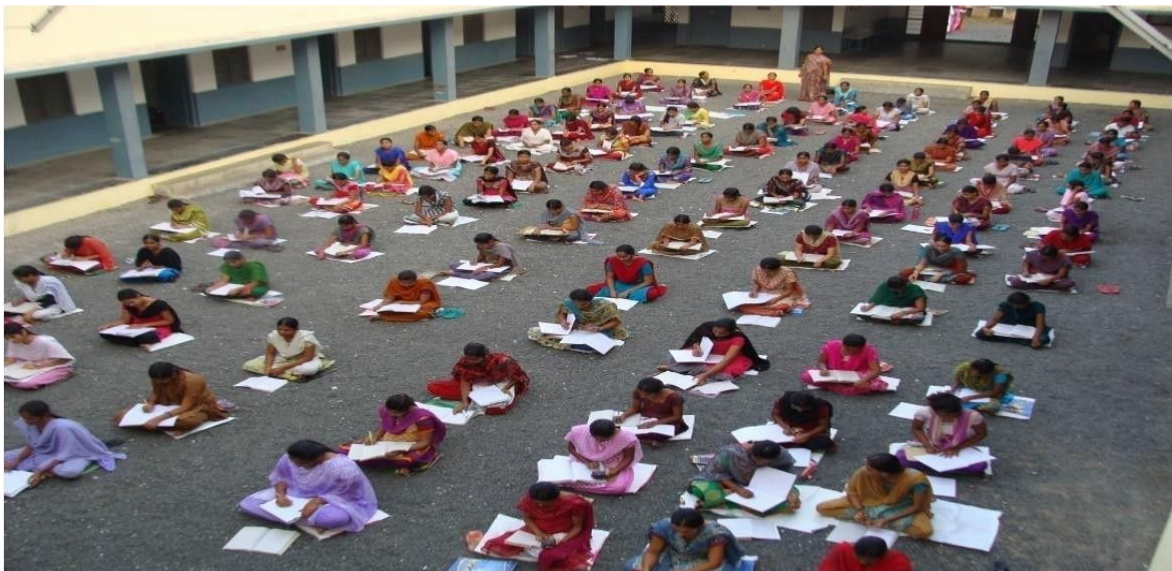

ST. ANN'S COLLEGE FOR WOMEN

(Affiliated to Acharya Nagarjuna University,
Recognized Under Section 2(f) of UGC Act 1956-New Delhi)
Amaravathi Road, Gorantla, Guntur – 522034 (A.P)

Email: st_anns_coll@yahoo.co.in Website: www.stannscollegeforwomen.org

Criterion: IV

Metric –4.1.1

Inside View of Hostel Building